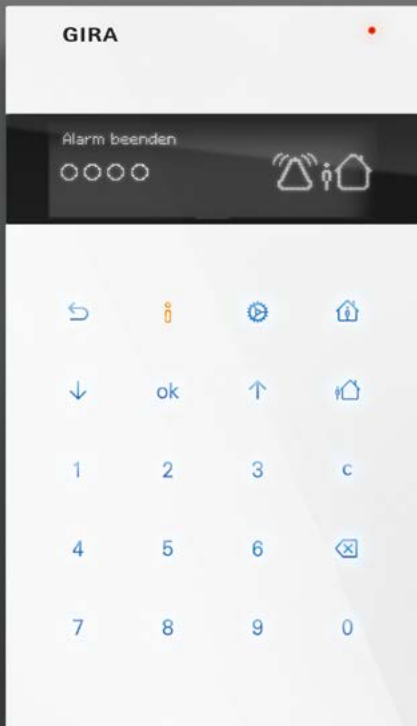

## Gira Plug & Light Gira Plug & Light

Lieferbar ab 03/2019 Available from March 2019

5

# Gira Sicherheitssystem Alarm Connect Gira security system Alarm Connect

Lieferbar ab 04/2019 Available from April 2019