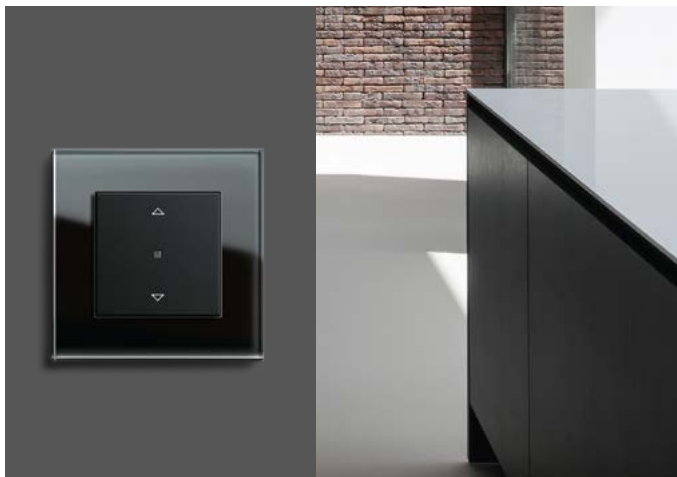

Das Maß für trendbewusstes Design.

Selbst ein einfacher Lichtschalter kann herausragende Akzente setzen. Bester Beweis dafür ist die neue Oberfläche im Gira System 55. Für ein stilbewusstes Interieur-Design sind die zahlreichen Einsätze und Funktionen nun auch in angesagtem Schwarz matt erhältlich.

The epitome of contemporary design.

Even a simple light switch can add a splash of style. The new surface in the Gira System 55 range bears this out perfectly. Our abundance of inserts and functions are now also available in fashionable black matt, for stylish interior design.